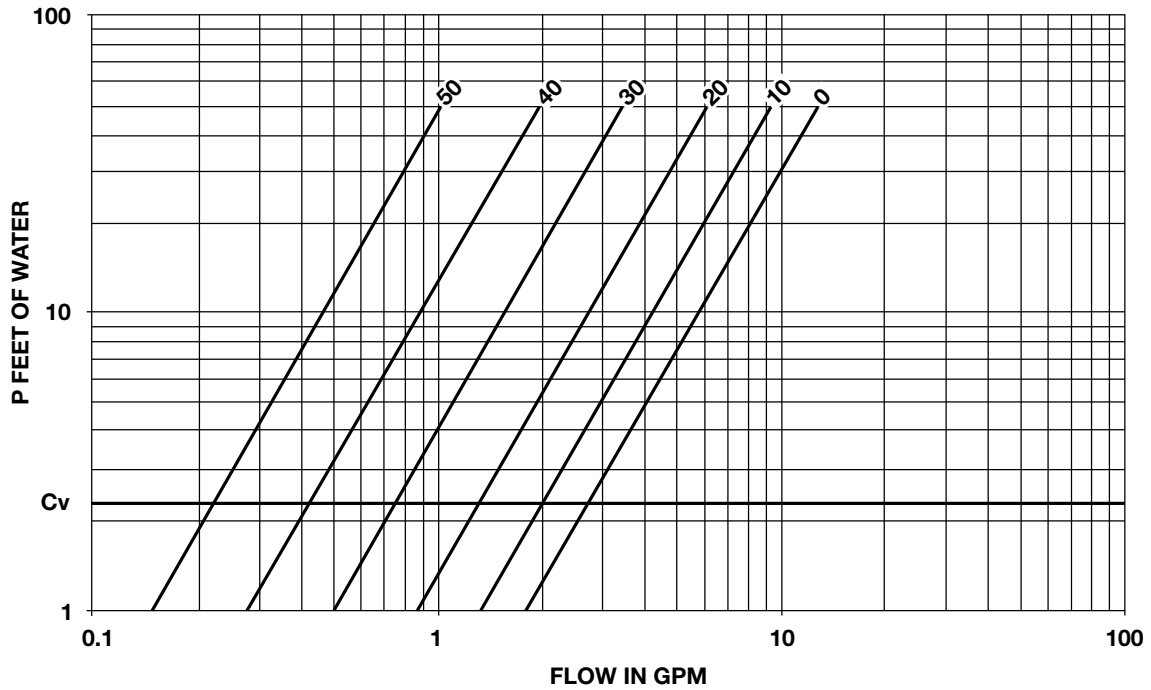

Model No. CB-1/2

FOR SYSTEM BALANCING
AND SYSTEM PRESSURE DROP

FOR SYSTEM BALANCING
AND SYSTEM PRESSURE DROP

Circuit Setter Calibrated Balance Valve PERFORMANCE CHARACTERISTICS

Part No. 117412

Model No. CB-1/2S

FOR SYSTEM BALANCING
AND SYSTEM PRESSURE DROP

FOR SYSTEM BALANCING
AND SYSTEM PRESSURE DROP

Circuit Setter Calibrated Balance Valve PERFORMANCE CHARACTERISTICS

Part No. 117415

Model No. CB-3/4

**FOR SYSTEM BALANCING
AND SYSTEM PRESSURE DROP**

**FOR SYSTEM BALANCING
AND SYSTEM PRESSURE DROP**

Circuit Setter Calibrated Balance Valve PERFORMANCE CHARACTERISTICS

Part No. 117413

Model No. CB-3/4S

**FOR SYSTEM BALANCING
AND SYSTEM PRESSURE DROP**

**FOR SYSTEM BALANCING
AND SYSTEM PRESSURE DROP**