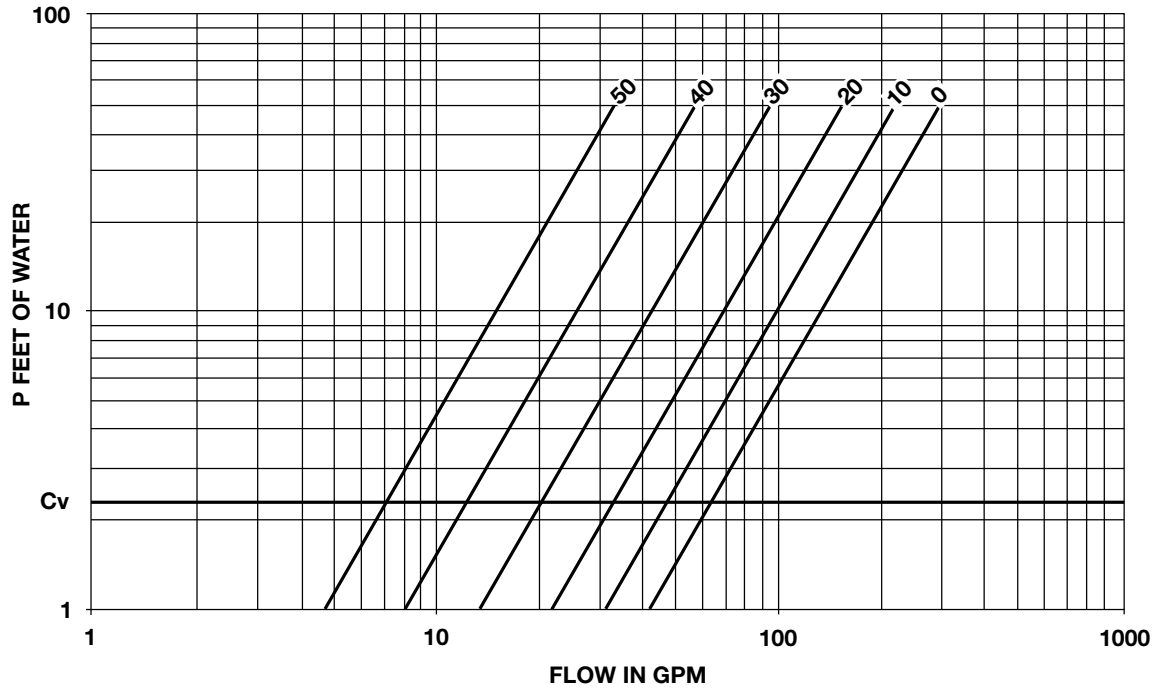

Circuit Setter Calibrated Balance Valve PERFORMANCE CHARACTERISTICS

Part No. 117106
Part No. 117116

Model No. CB-2¹/₂
Model No. CB-2¹/₂F

**FOR SYSTEM BALANCING
AND SYSTEM PRESSURE DROP**