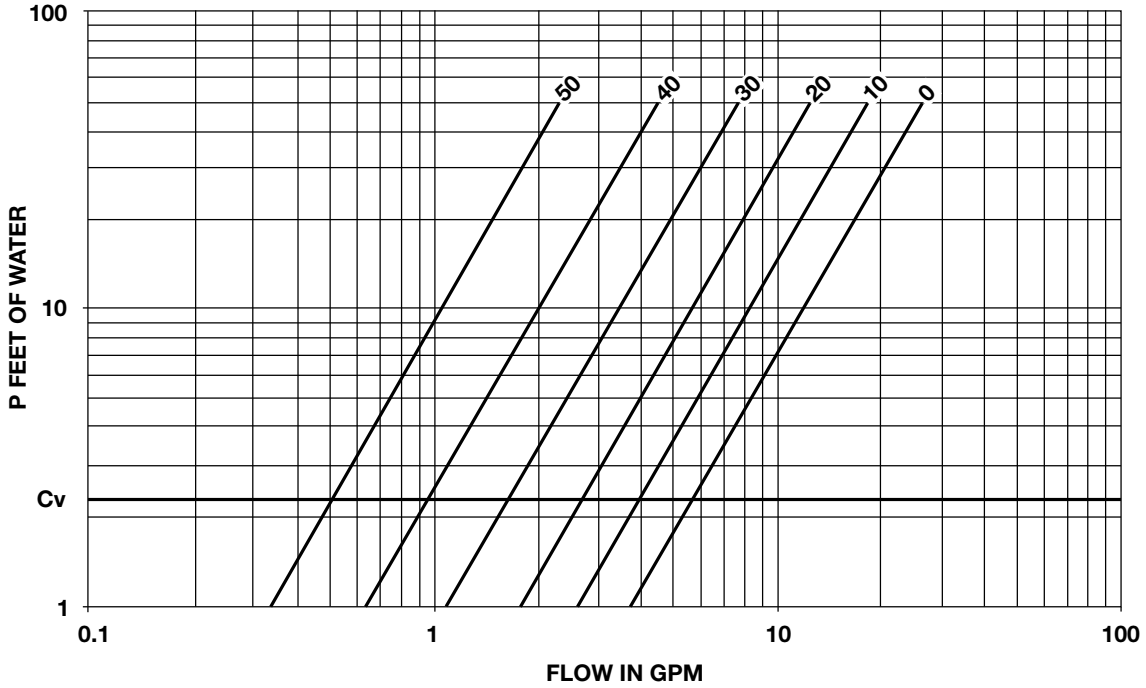

Circuit Setter Calibrated Balance Valve PERFORMANCE CHARACTERISTICS

Part No. 117416
Part No. 117401

Model No. CB-1
Model No. CB-1S

**FOR SYSTEM BALANCING
AND SYSTEM PRESSURE DROP**