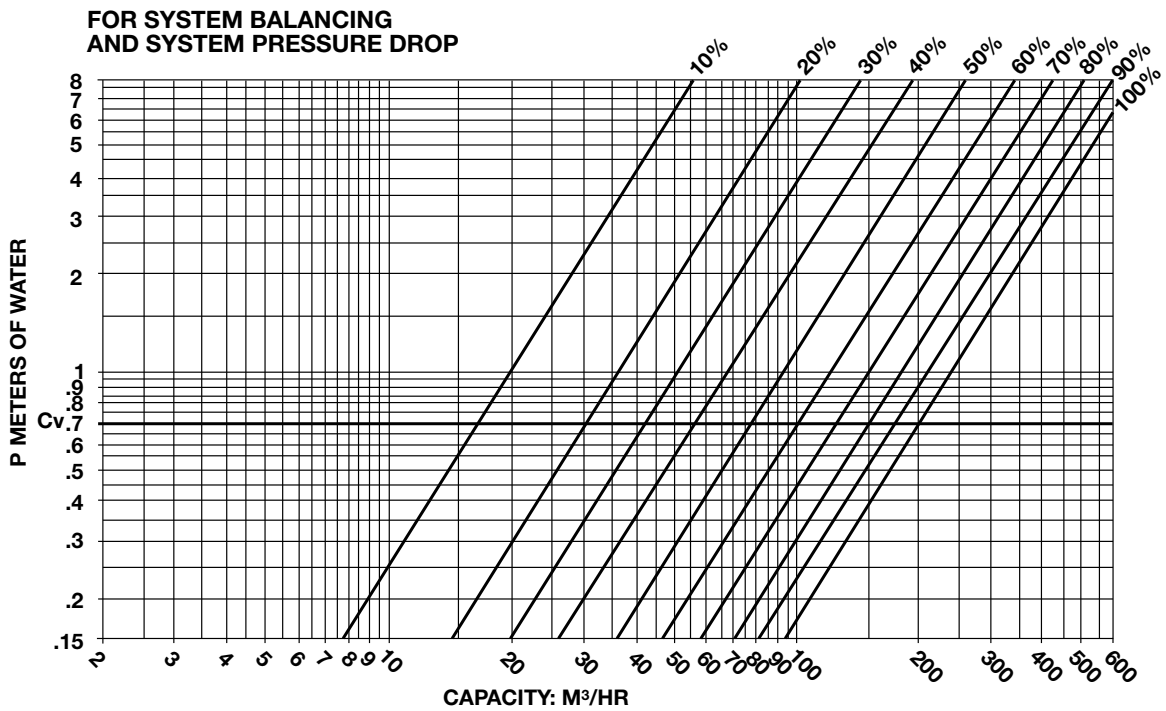

Part No. 117114
Part No. 117120

Model No. CB-6F
Model No. CB-6G

Circuit Setter Calibrated Balance Valve PERFORMANCE CHARACTERISTICS

Part No. 117115
Part No. 117121

Model No. CB-8F
Model No. CB-8G

Circuit Setter Calibrated Balance Valve PERFORMANCE CHARACTERISTICS