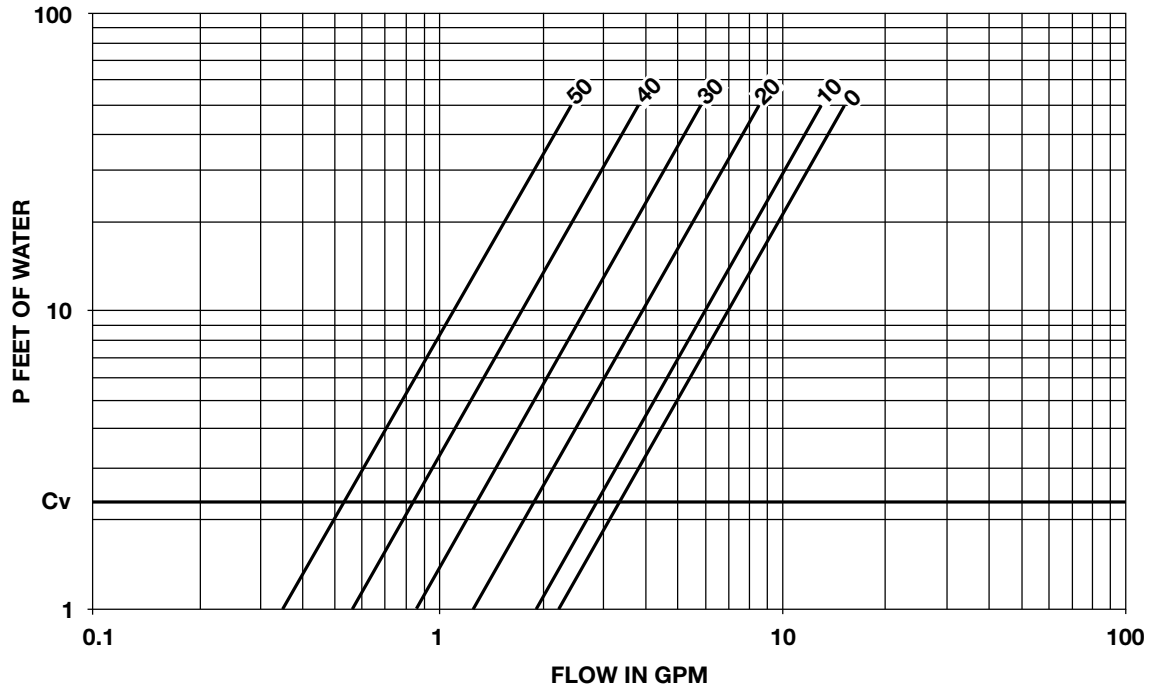

**FOR SYSTEM BALANCING
AND SYSTEM PRESSURE DROP**

Circuit Setter Calibrated Balance Valve PERFORMANCE CHARACTERISTICS

Part No. 117413

Model No. CB-3/4S

**FOR SYSTEM BALANCING
AND SYSTEM PRESSURE DROP**

**FOR SYSTEM BALANCING
AND SYSTEM PRESSURE DROP**