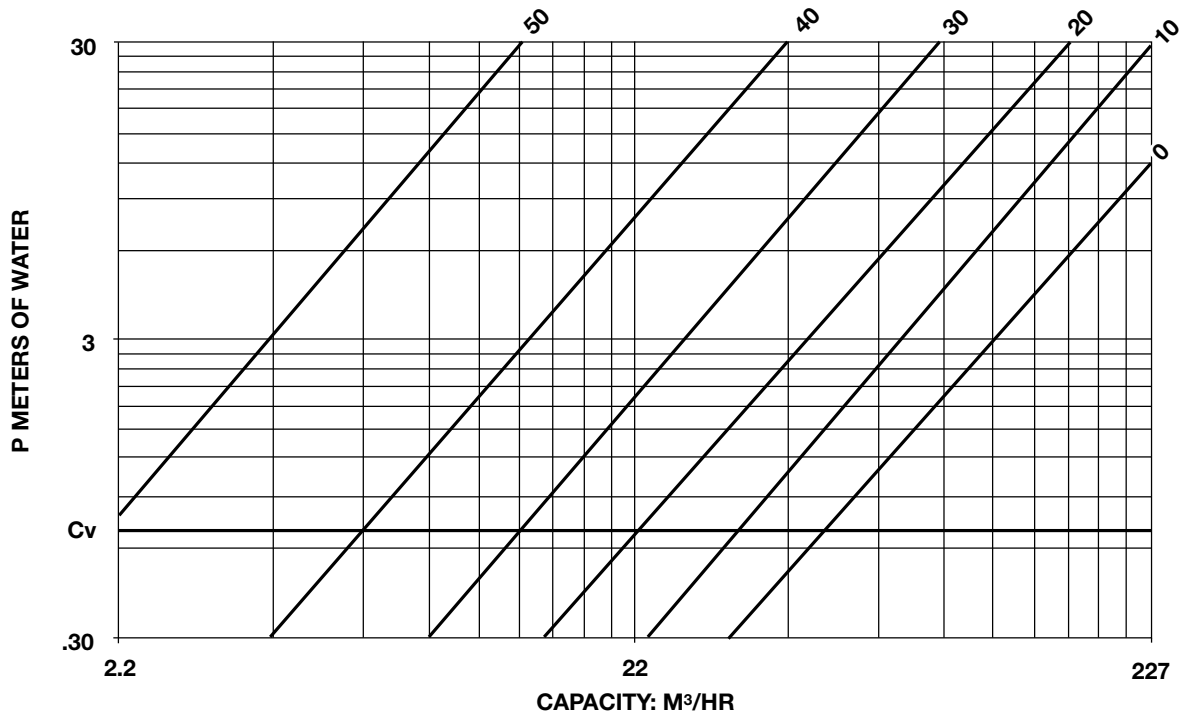

Circuit Setter Calibrated Balance Valve PERFORMANCE CHARACTERISTICS

Part No. 117035

Model No. CB-4

**FOR SYSTEM BALANCING
AND SYSTEM PRESSURE DROP**

**FOR SYSTEM BALANCING
AND SYSTEM PRESSURE DROP**

Circuit Setter Calibrated Balance Valve PERFORMANCE CHARACTERISTICS