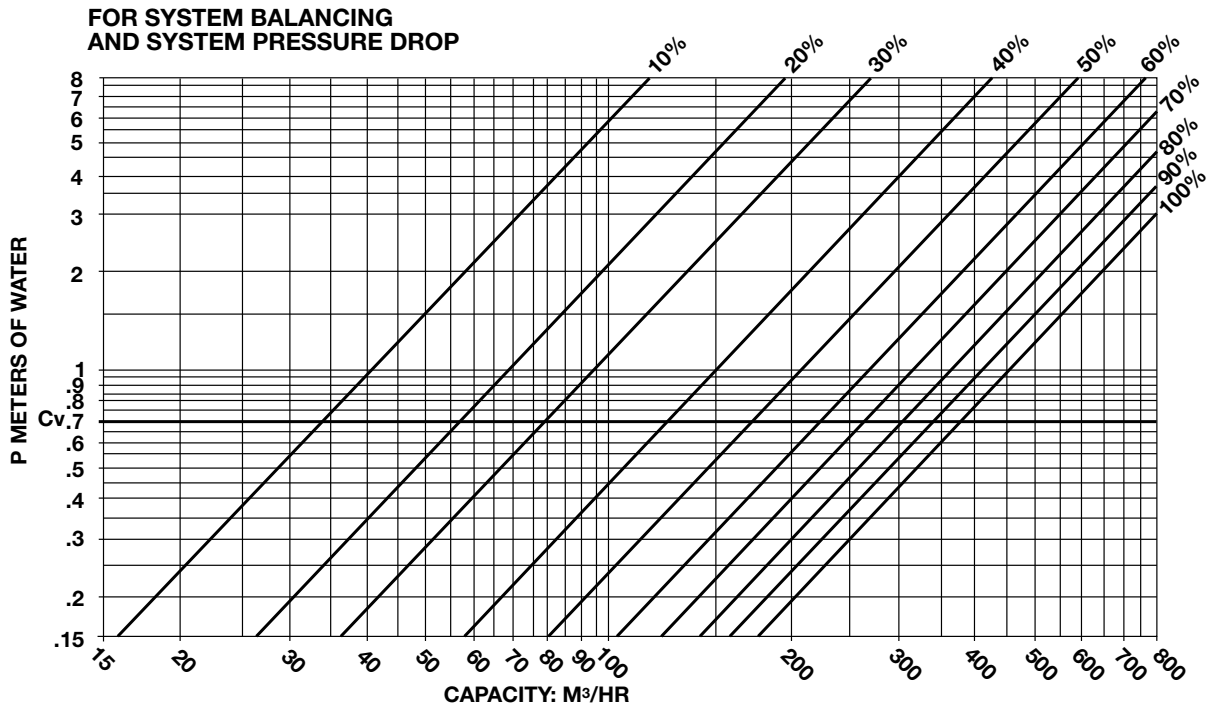

Circuit Setter Calibrated Balance Valve PERFORMANCE CHARACTERISTICS

Part No. 117420   Model No. CB-10F
Part No. 117422   Model No. CB-10G