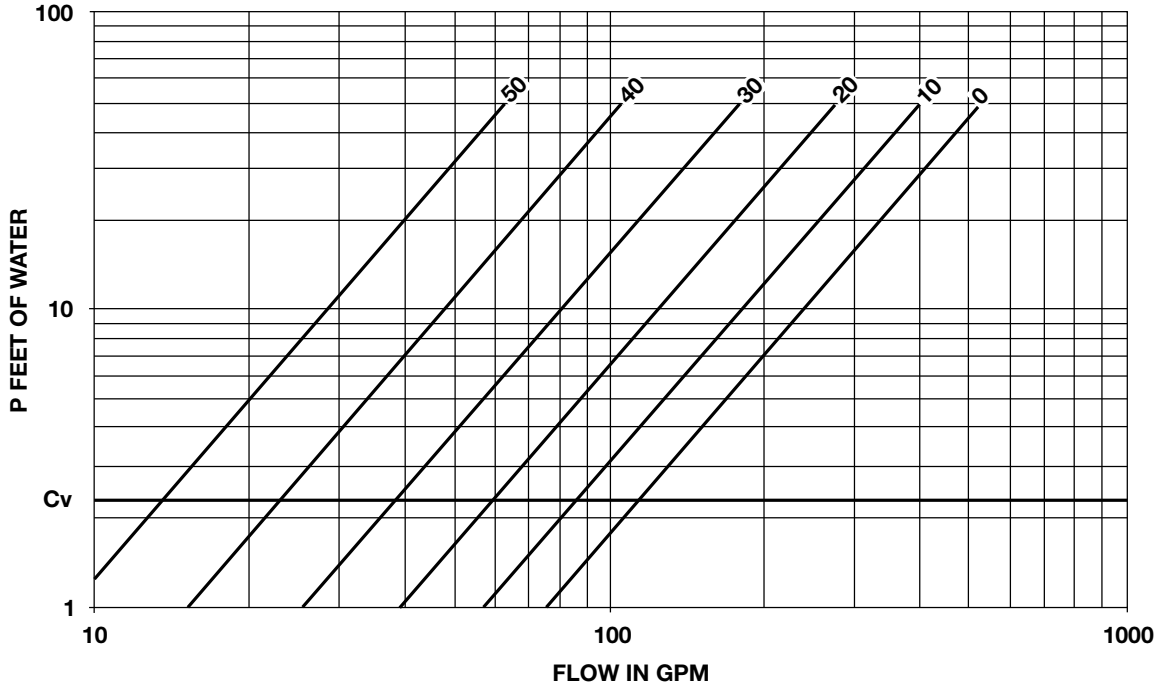

Circuit Setter Calibrated Balance Valve PERFORMANCE CHARACTERISTICS

Part No. 117107
Part No. 117117

Model No. CB-3
Model No. CB-3F

**FOR SYSTEM BALANCING
AND SYSTEM PRESSURE DROP**