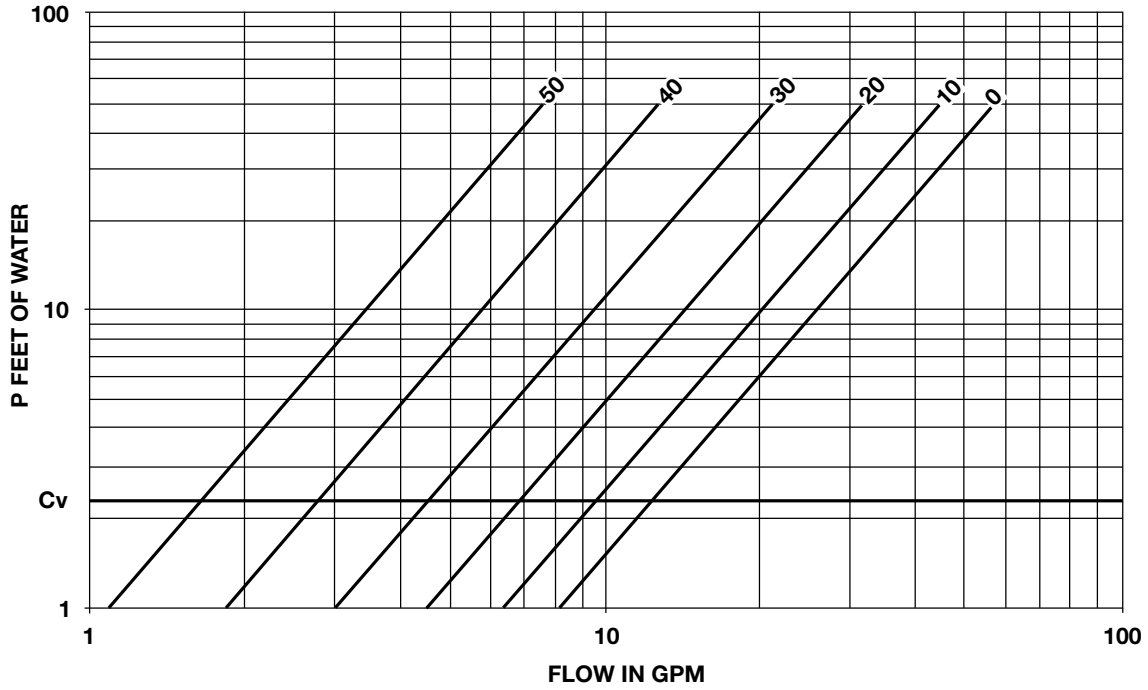

Circuit Setter Calibrated Balance Valve PERFORMANCE CHARACTERISTICS

Part No. 117103
Part No. 117402

Model No. CB-11/4
Model No. CB-11/4S

**FOR SYSTEM BALANCING
AND SYSTEM PRESSURE DROP**