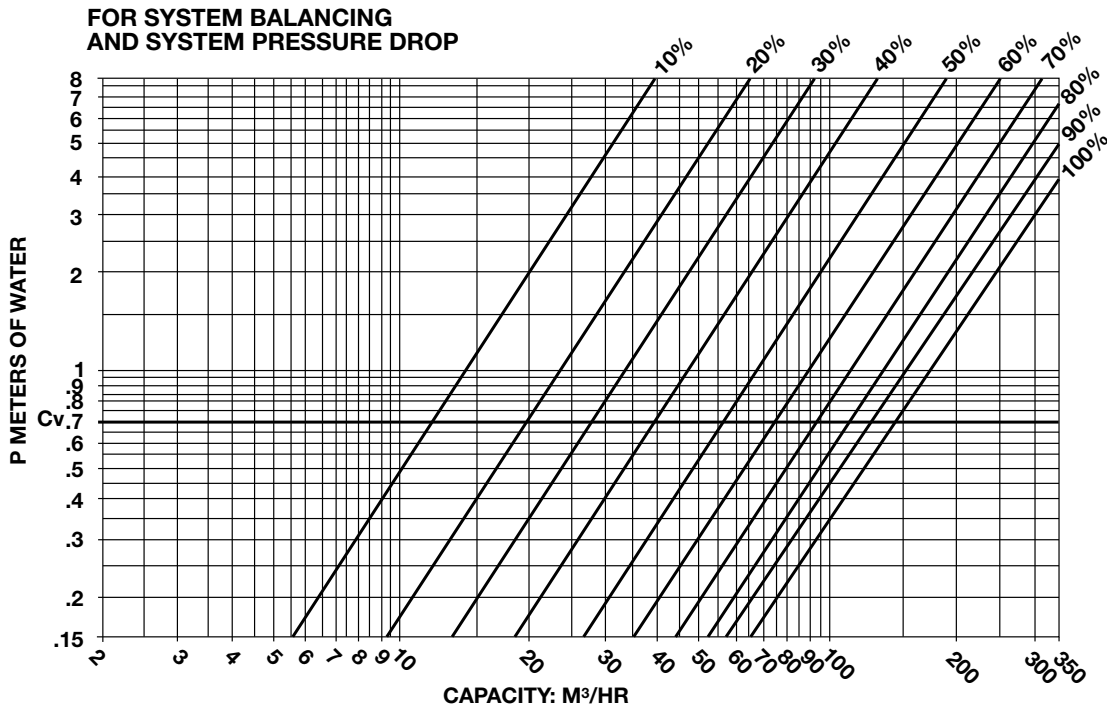

Circuit Setter Calibrated Balance Valve PERFORMANCE CHARACTERISTICS

Part No. 117114
Part No. 117120

Model No. CB-6F
Model No. CB-6G