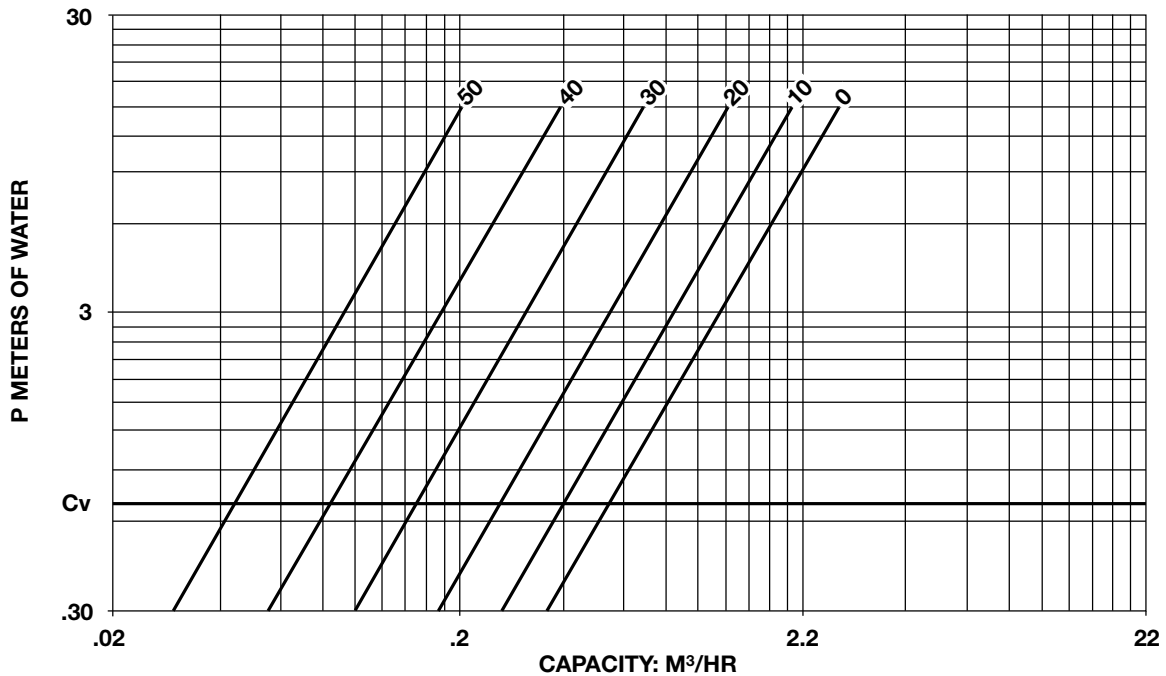

**FOR SYSTEM BALANCING
AND SYSTEM PRESSURE DROP**