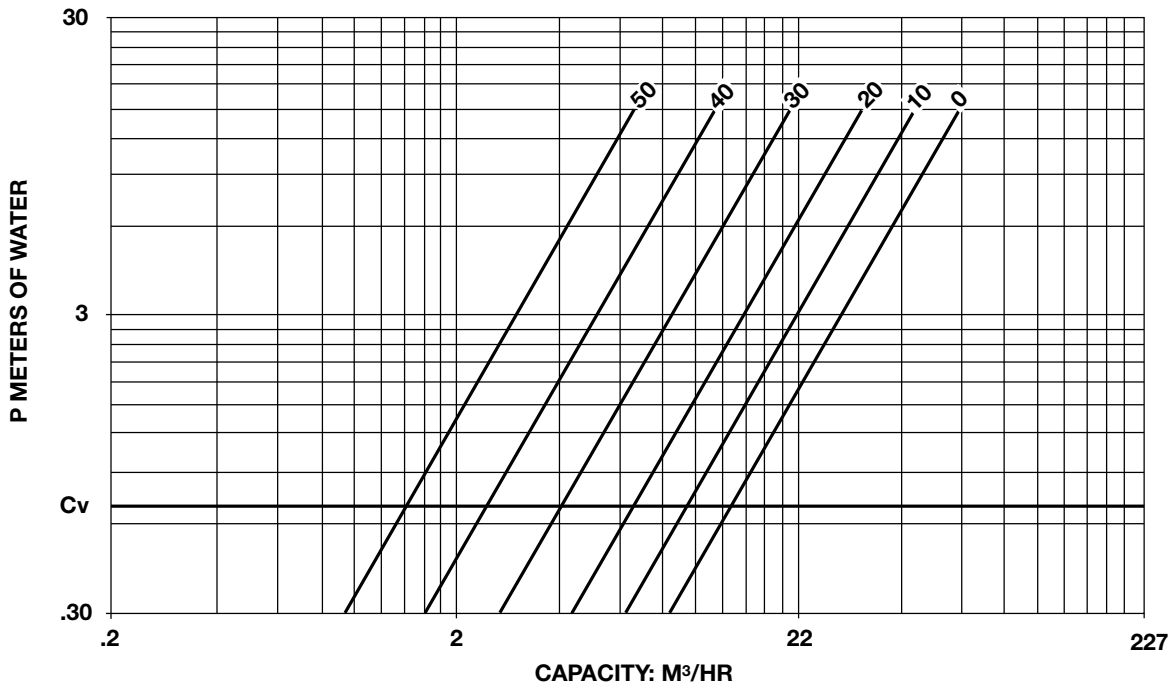

Circuit Setter Calibrated Balance Valve PERFORMANCE CHARACTERISTICS

Part No. 117106
Part No. 117116

Model No. CB-2¹/₂
Model No. CB-2¹/₂F

**FOR SYSTEM BALANCING
AND SYSTEM PRESSURE DROP**

**FOR SYSTEM BALANCING
AND SYSTEM PRESSURE DROP**