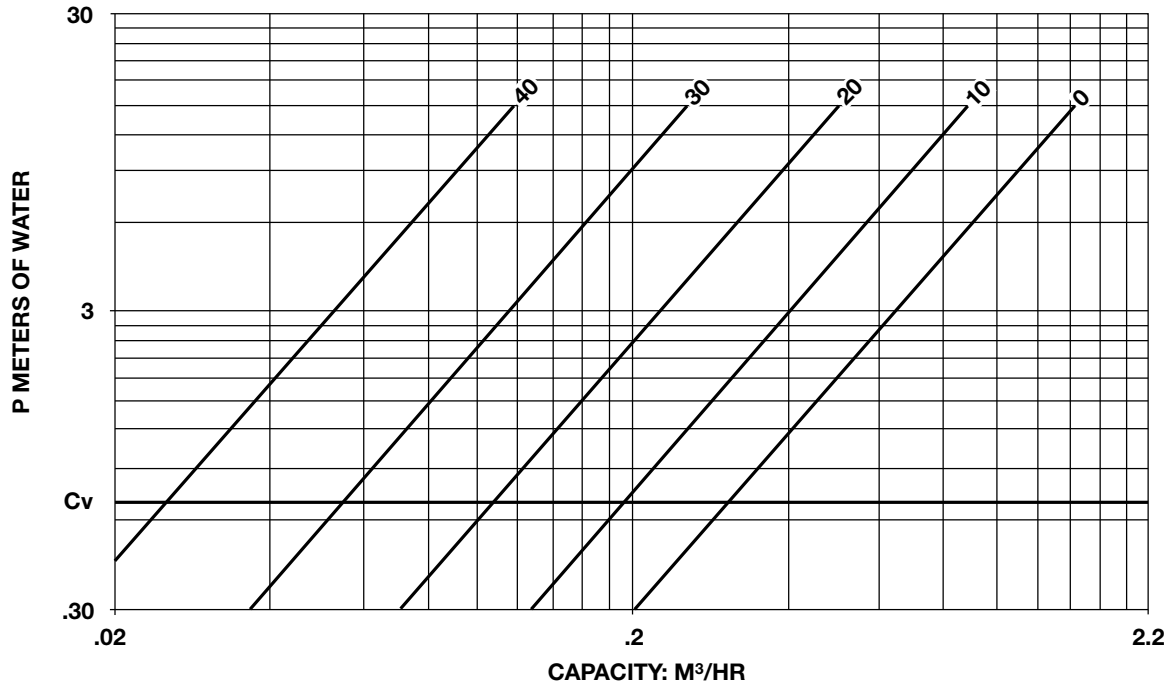

FOR SYSTEM BALANCING
AND SYSTEM PRESSURE DROP