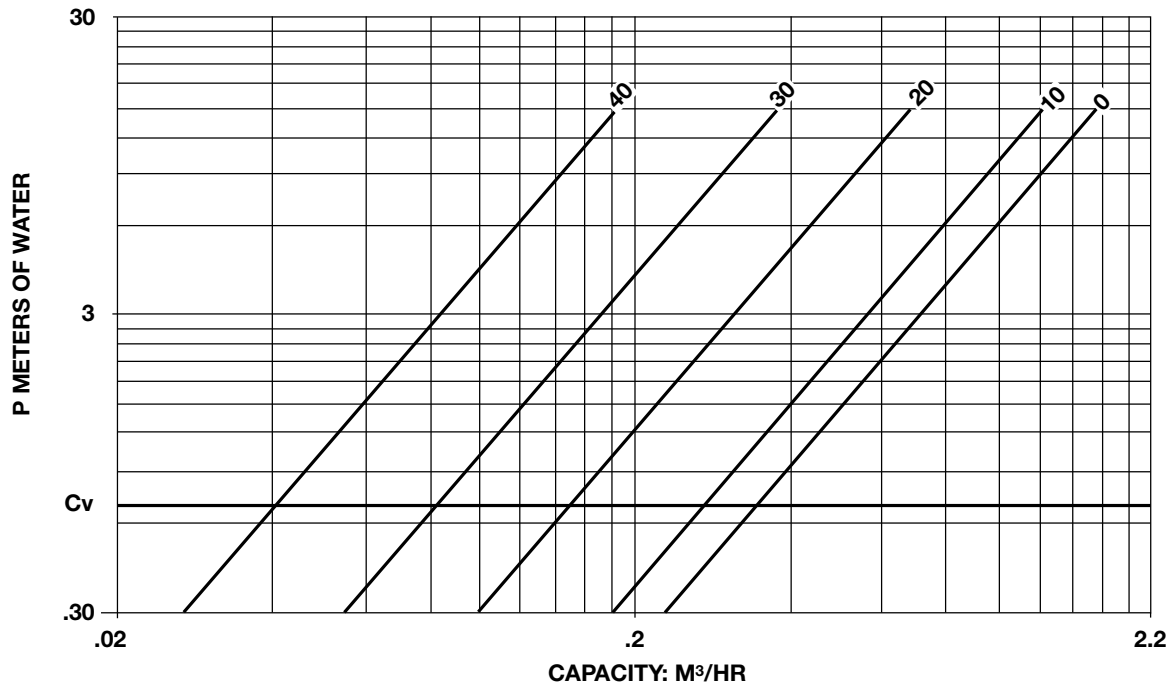

FOR SYSTEM BALANCING
AND SYSTEM PRESSURE DROP