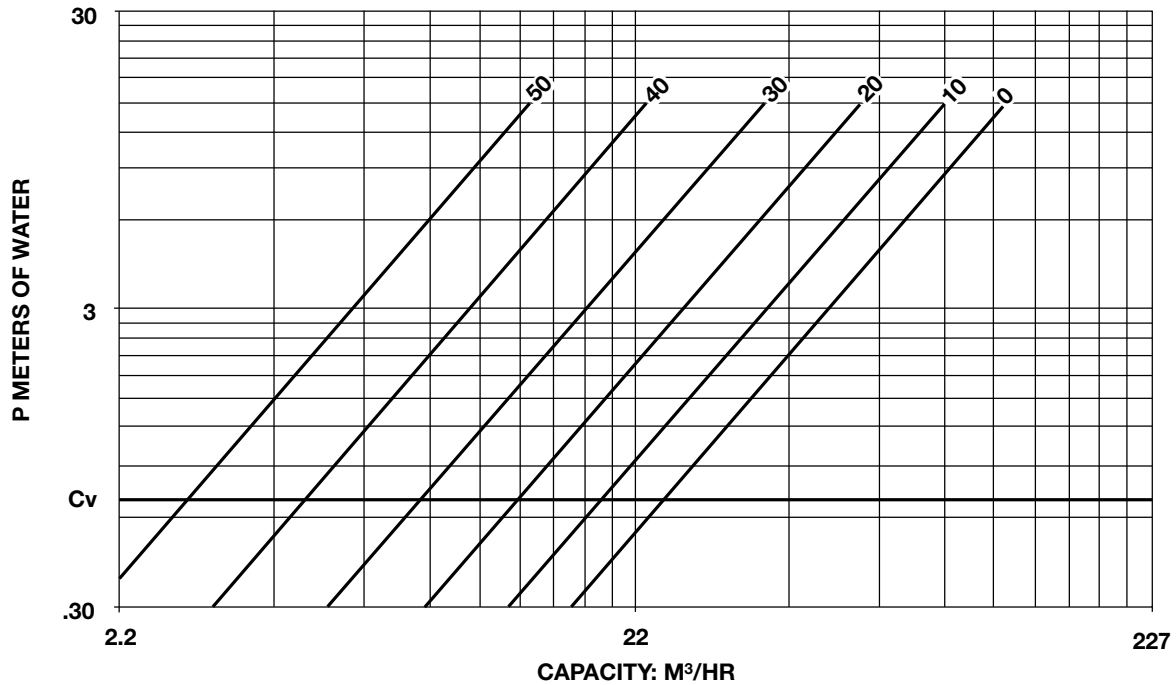

Circuit Setter Calibrated Balance Valve PERFORMANCE CHARACTERISTICS

Part No. 117107
Part No. 117117

Model No. CB-3
Model No. CB-3F

**FOR SYSTEM BALANCING
AND SYSTEM PRESSURE DROP**

**FOR SYSTEM BALANCING
AND SYSTEM PRESSURE DROP**