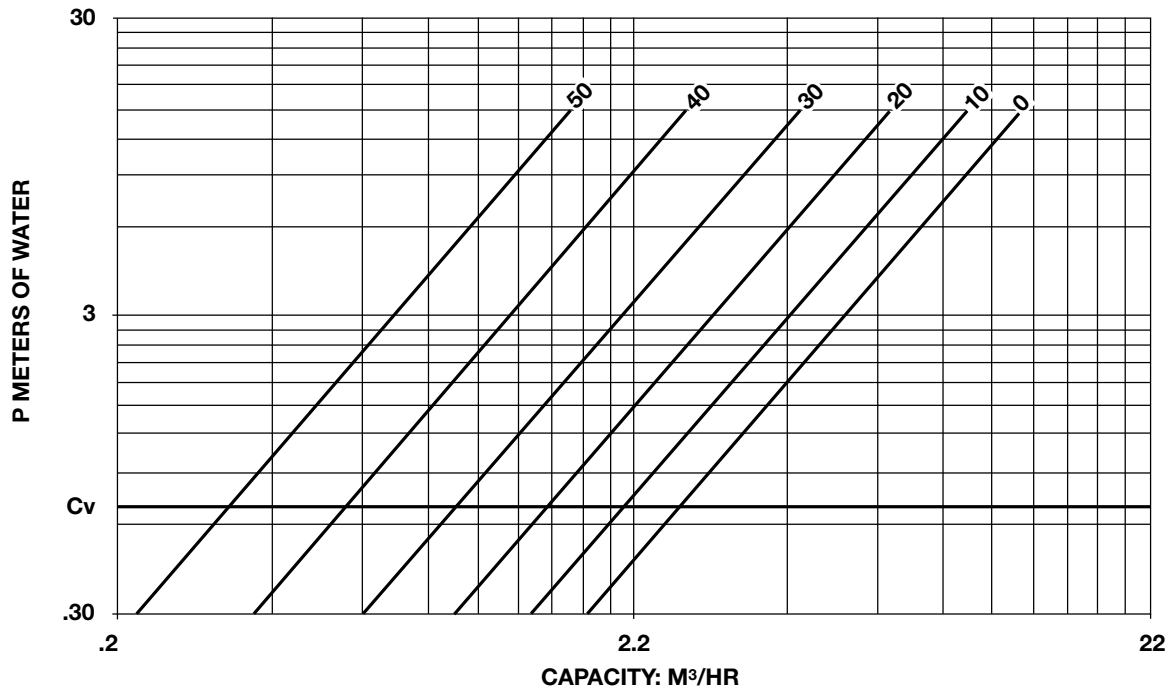

Circuit Setter Calibrated Balance Valve PERFORMANCE CHARACTERISTICS

Part No. 117103
Part No. 117402

Model No. CB-11/4
Model No. CB-11/4S

**FOR SYSTEM BALANCING
AND SYSTEM PRESSURE DROP**

**FOR SYSTEM BALANCING
AND SYSTEM PRESSURE DROP**