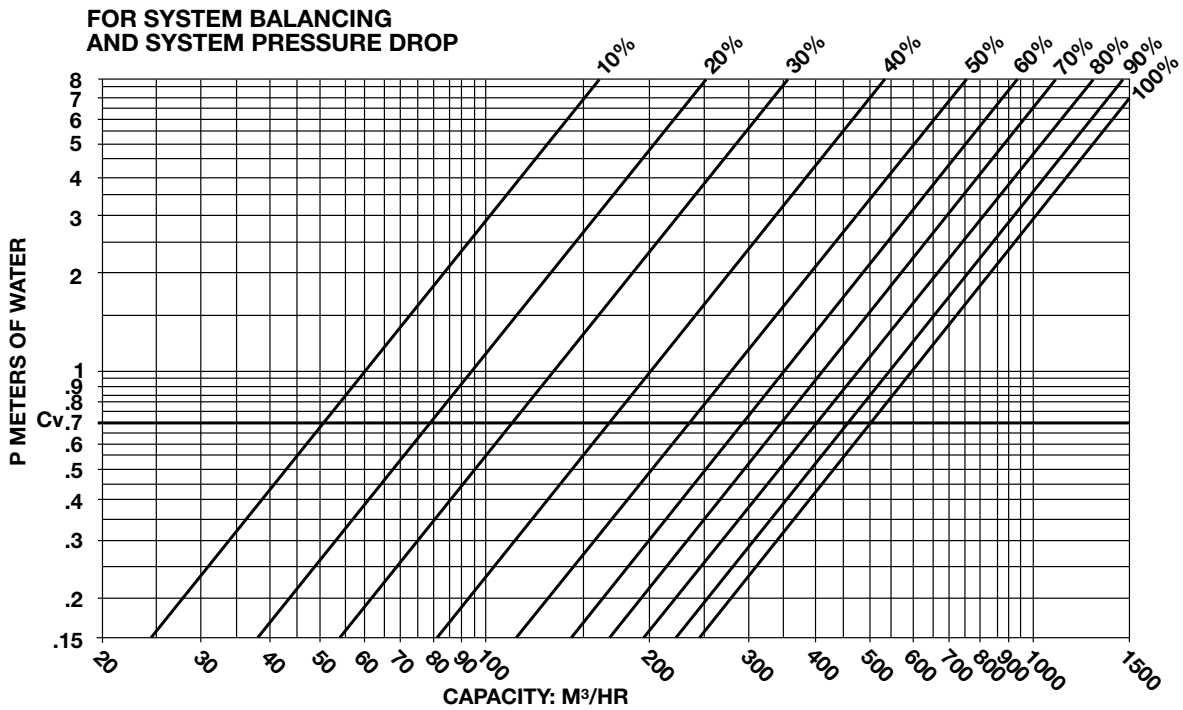

Circuit Setter Calibrated Balance Valve PERFORMANCE CHARACTERISTICS

Part No. 117421
Part No. 117423

Model No. CB-12F
Model No. CB-12G