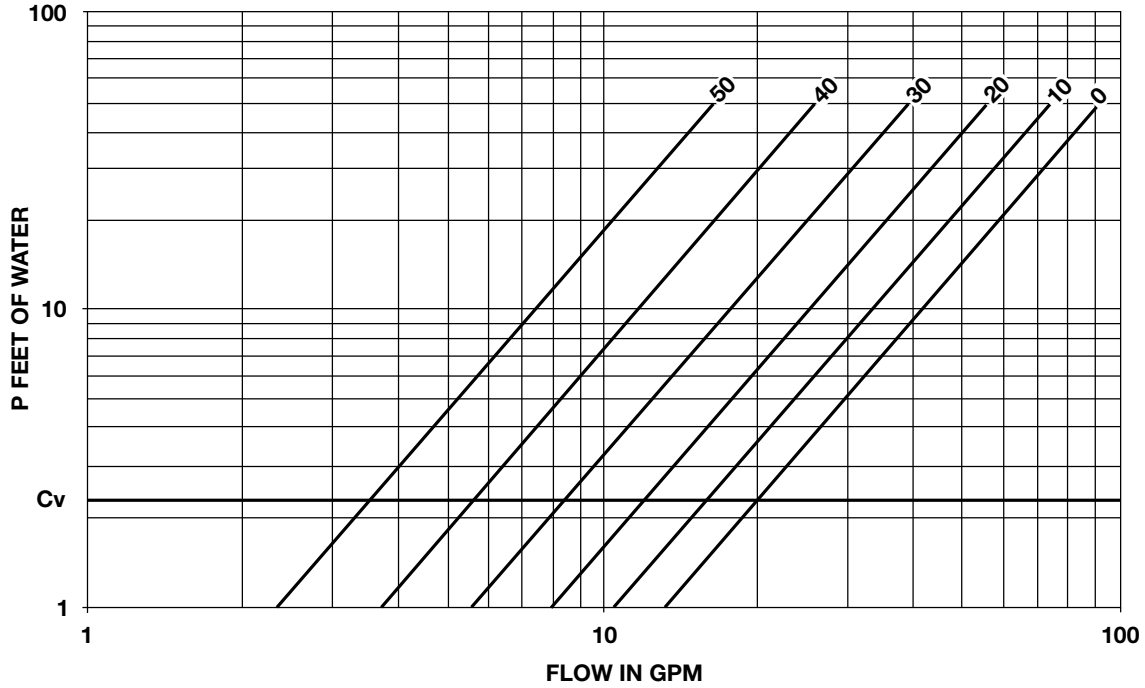

Circuit Setter Calibrated Balance Valve PERFORMANCE CHARACTERISTICS

Part No. 117104
Part No. 117403

Model No. CB-1 1/2
Model No. CB-1 1/2S

**FOR SYSTEM BALANCING
AND SYSTEM PRESSURE DROP**