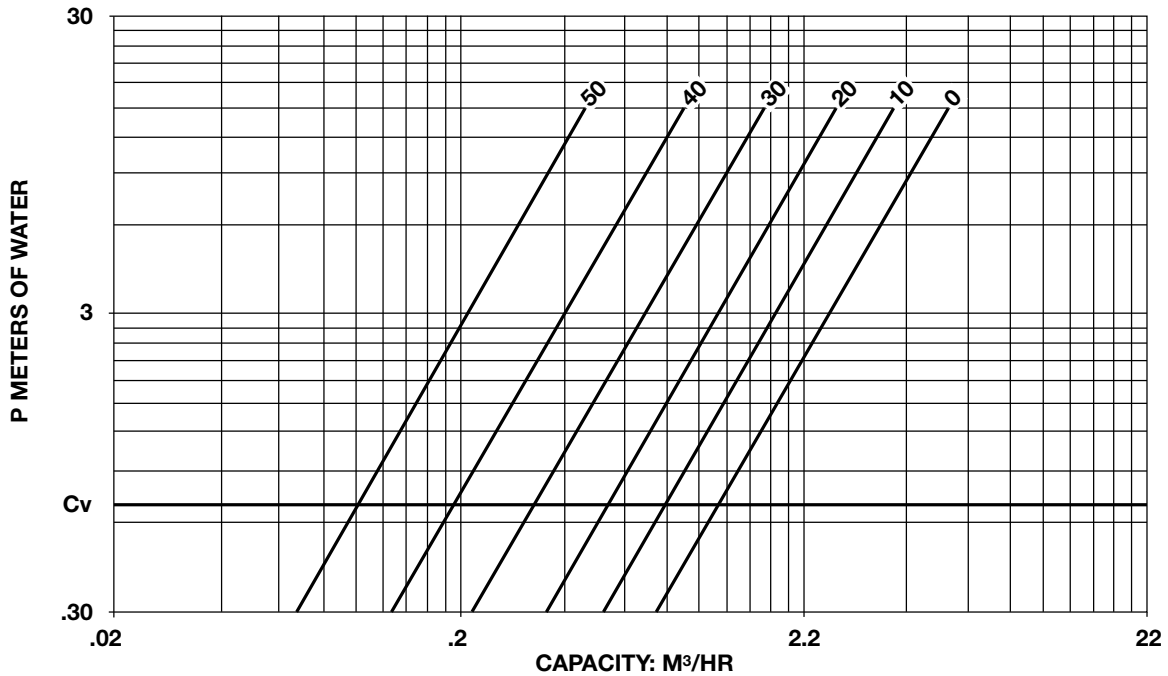

Circuit Setter Calibrated Balance Valve PERFORMANCE CHARACTERISTICS

Part No. 117416
Part No. 117401

Model No. CB-1
Model No. CB-1S

**FOR SYSTEM BALANCING
AND SYSTEM PRESSURE DROP**

**FOR SYSTEM BALANCING
AND SYSTEM PRESSURE DROP**