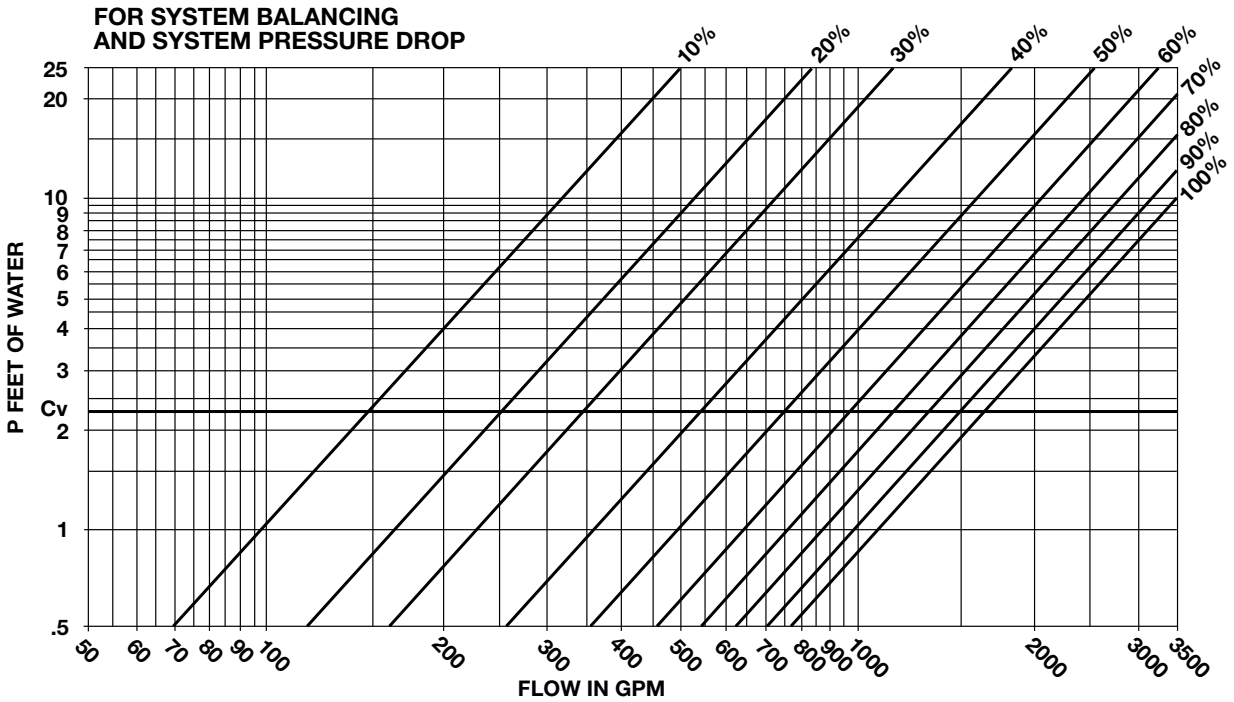

Circuit Setter Calibrated Balance Valve PERFORMANCE CHARACTERISTICS

Part No. 117420   Model No. CB-10F
Part No. 117422   Model No. CB-10G