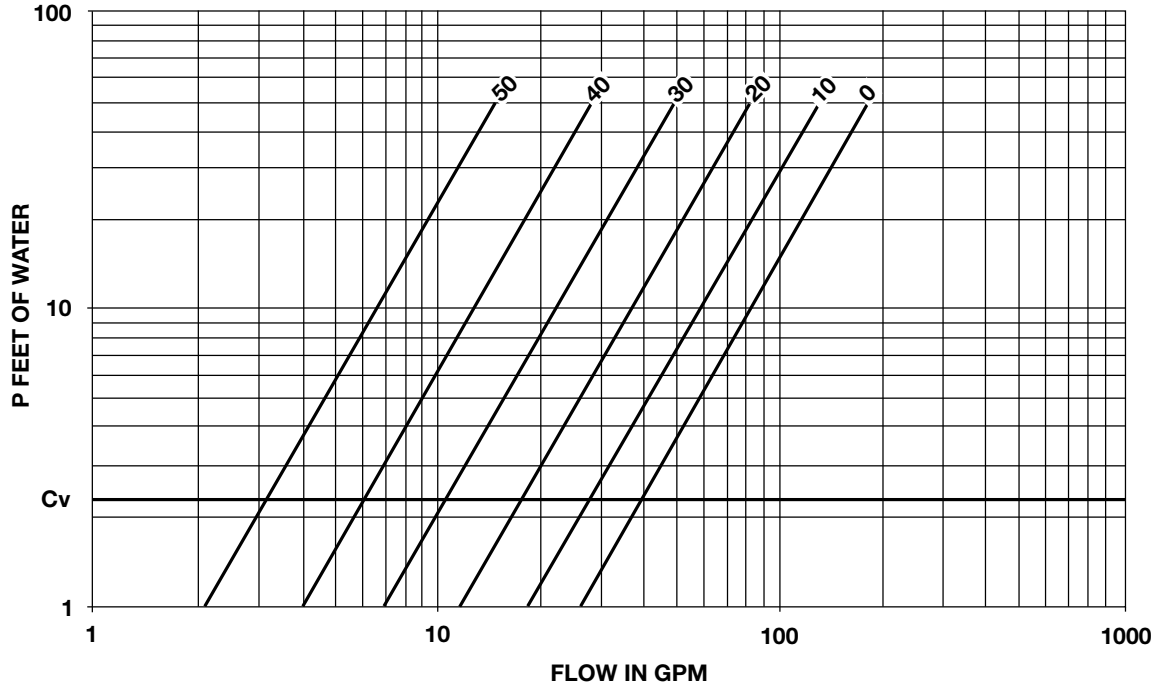

Circuit Setter Calibrated Balance Valve PERFORMANCE CHARACTERISTICS

Part No. 117105   Model No. CB-2
Part No. 117404   Model No. CB-2S

**FOR SYSTEM BALANCING
AND SYSTEM PRESSURE DROP**