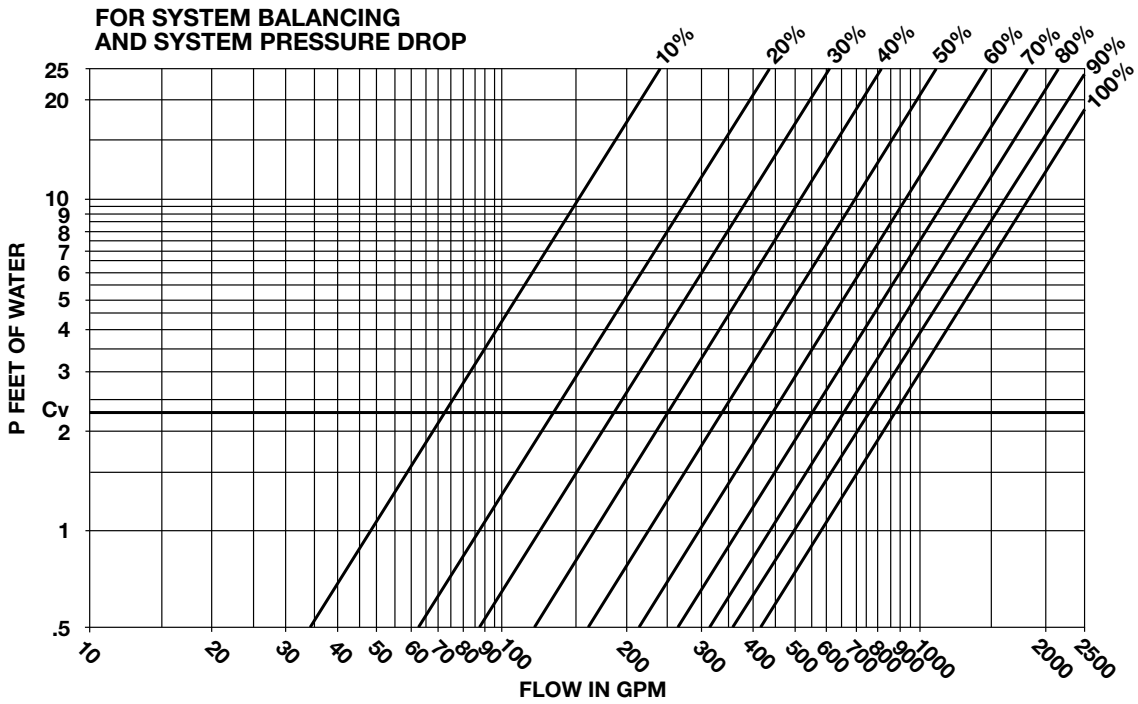

Part No. 117114
Part No. 117120

Model No. CB-6F
Model No. CB-6G

Circuit Setter Calibrated Balance Valve PERFORMANCE CHARACTERISTICS

Part No. 117115
Part No. 117121

Model No. CB-8F
Model No. CB-8G

Circuit Setter Calibrated Balance Valve PERFORMANCE CHARACTERISTICS