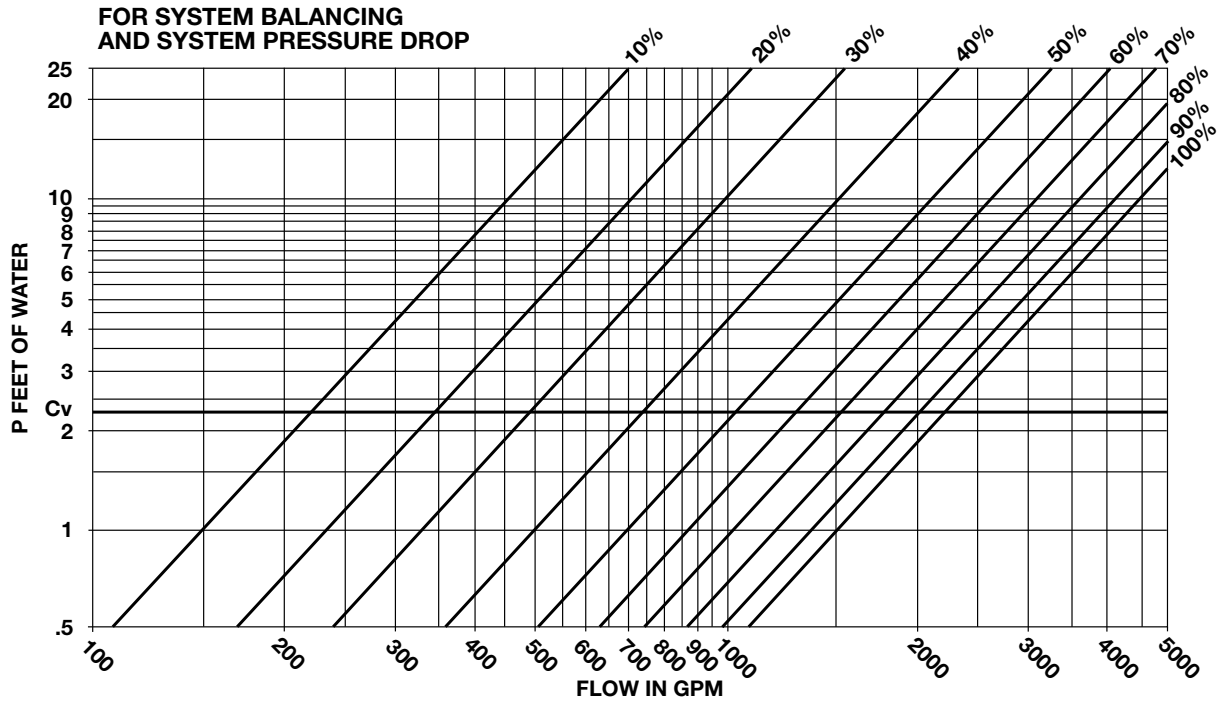

Circuit Setter Calibrated Balance Valve PERFORMANCE CHARACTERISTICS

Part No. 117421
Part No. 117423

Model No. CB-12F
Model No. CB-12G