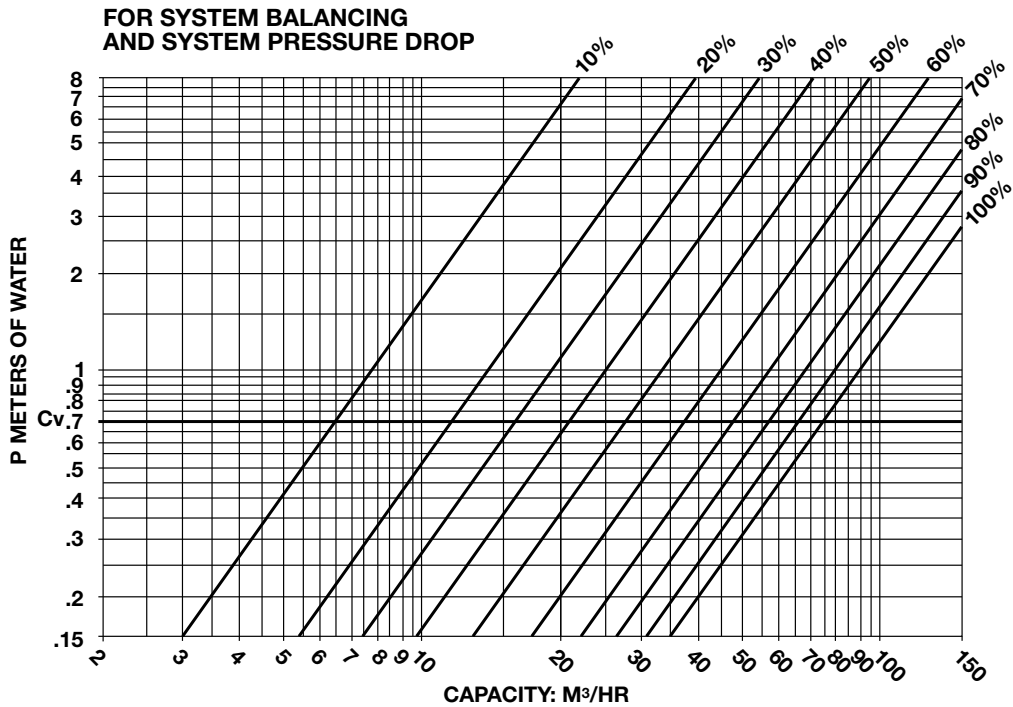

Circuit Setter Calibrated Balance Valve PERFORMANCE CHARACTERISTICS

Part No. 117112
Part No. 117118

Model No. CB-4F
Model No. CB-4G