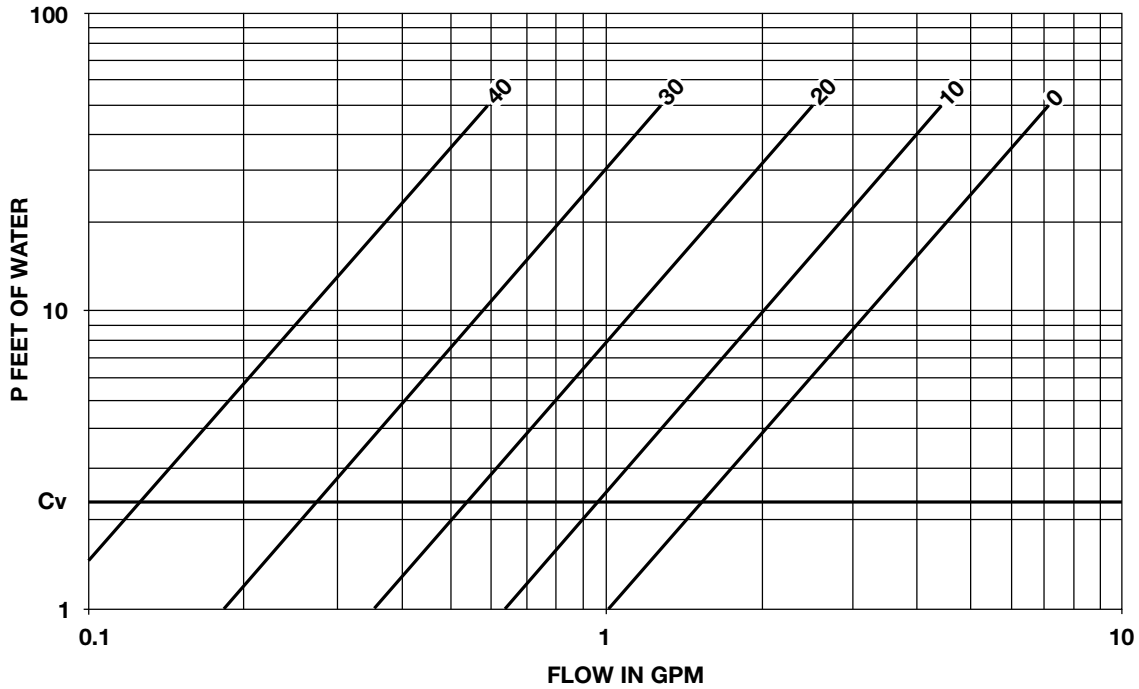

Calibrated Balance Valve Performance Curves

Sizes 1/2" Through 12"
NPT, Sweat, Flanged and
Grooved Connections

Circuit Setter

Circuit Setter Calibrated Balance Valve PERFORMANCE CHARACTERISTICS

Part No. 117414

Model No. CB-1/2

FOR SYSTEM BALANCING
AND SYSTEM PRESSURE DROP

FOR SYSTEM BALANCING
AND SYSTEM PRESSURE DROP

Circuit Setter Calibrated Balance Valve PERFORMANCE CHARACTERISTICS

Part No. 117412

Model No. CB-1/2S

FOR SYSTEM BALANCING
AND SYSTEM PRESSURE DROP

FOR SYSTEM BALANCING
AND SYSTEM PRESSURE DROP

Circuit Setter Calibrated Balance Valve PERFORMANCE CHARACTERISTICS

Part No. 117415

Model No. CB-3/4

**FOR SYSTEM BALANCING
AND SYSTEM PRESSURE DROP**