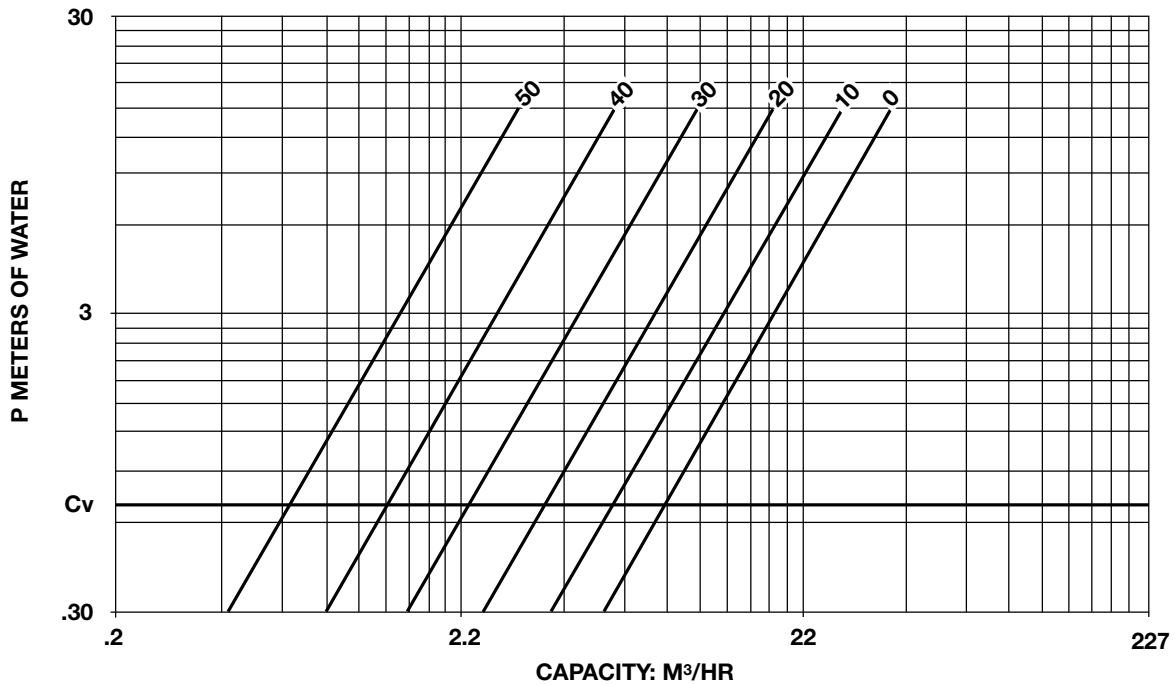

**FOR SYSTEM BALANCING
AND SYSTEM PRESSURE DROP**