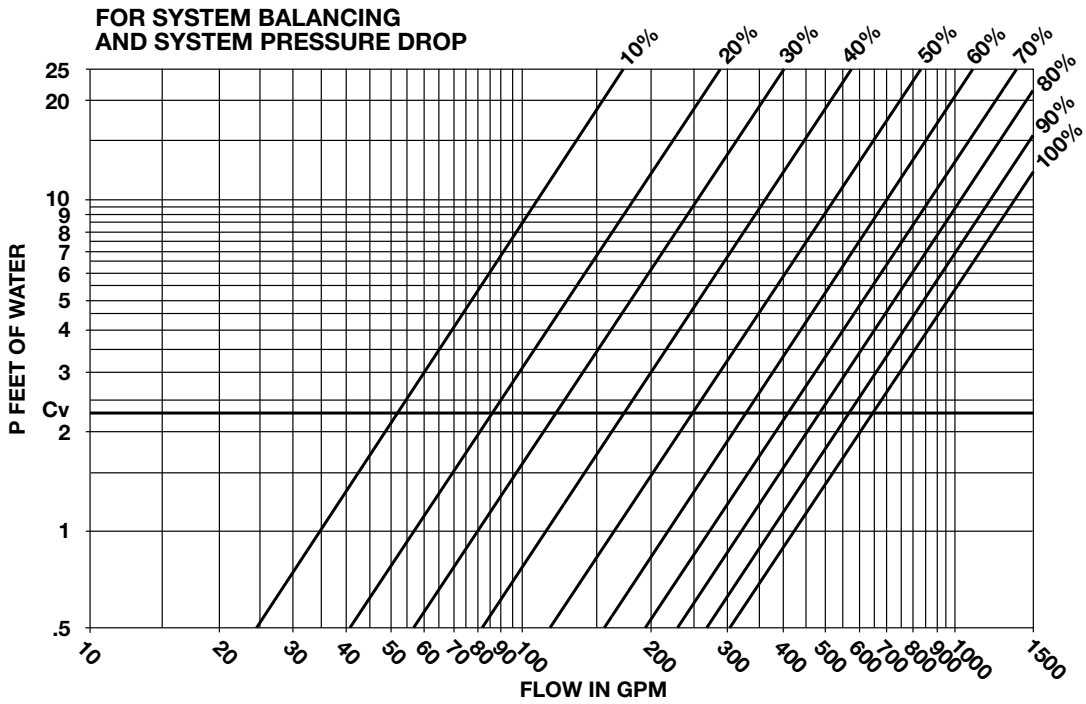

Circuit Setter Calibrated Balance Valve PERFORMANCE CHARACTERISTICS

Part No. 117114
Part No. 117120

Model No. CB-6F
Model No. CB-6G