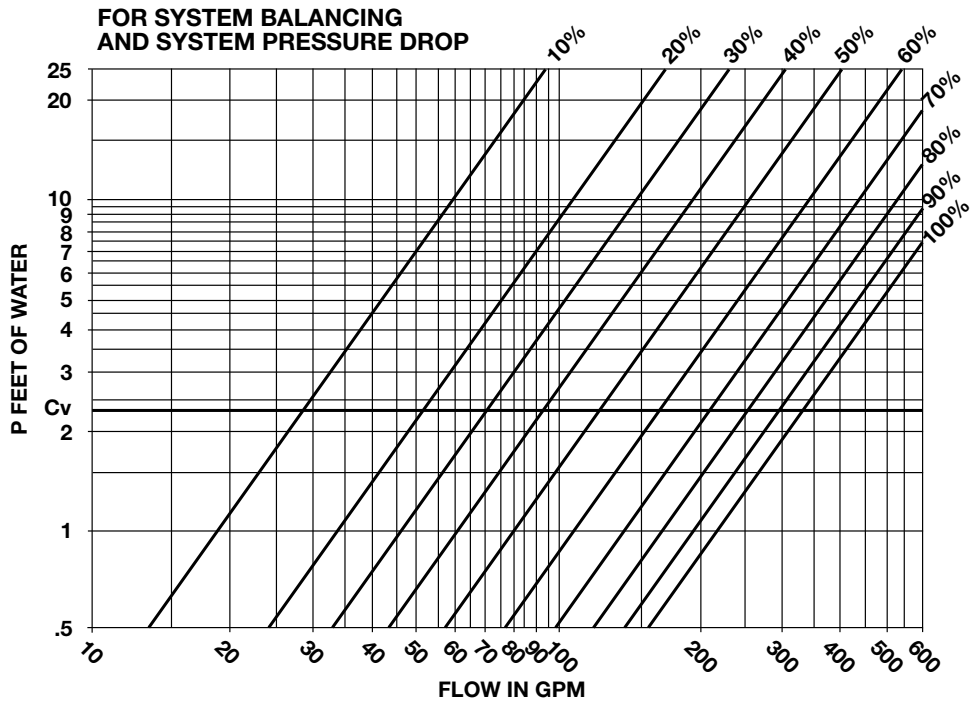

Circuit Setter Calibrated Balance Valve PERFORMANCE CHARACTERISTICS

Part No. 117112
Part No. 117118

Model No. CB-4F
Model No. CB-4G