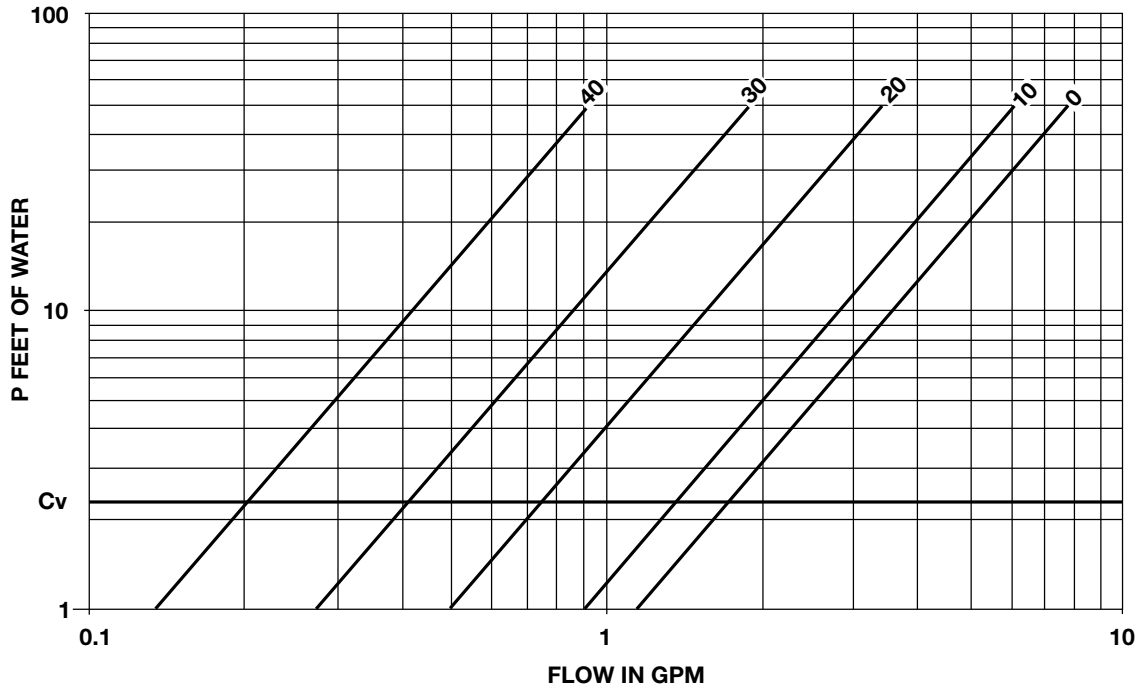

Calibrated Balance Valve Performance Curves

Sizes 1/2" Through 12"
NPT, Sweat, Flanged and
Grooved Connections

Circuit Setter

Circuit Setter Calibrated Balance Valve PERFORMANCE CHARACTERISTICS

Part No. 117414

Model No. CB-1/2

FOR SYSTEM BALANCING
AND SYSTEM PRESSURE DROP

FOR SYSTEM BALANCING
AND SYSTEM PRESSURE DROP

Circuit Setter Calibrated Balance Valve PERFORMANCE CHARACTERISTICS

Part No. 117412

Model No. CB-1/2S

FOR SYSTEM BALANCING
AND SYSTEM PRESSURE DROP

FOR SYSTEM BALANCING
AND SYSTEM PRESSURE DROP

Circuit Setter Calibrated Balance Valve PERFORMANCE CHARACTERISTICS

Part No. 117415

Model No. CB-3/4

**FOR SYSTEM BALANCING
AND SYSTEM PRESSURE DROP**