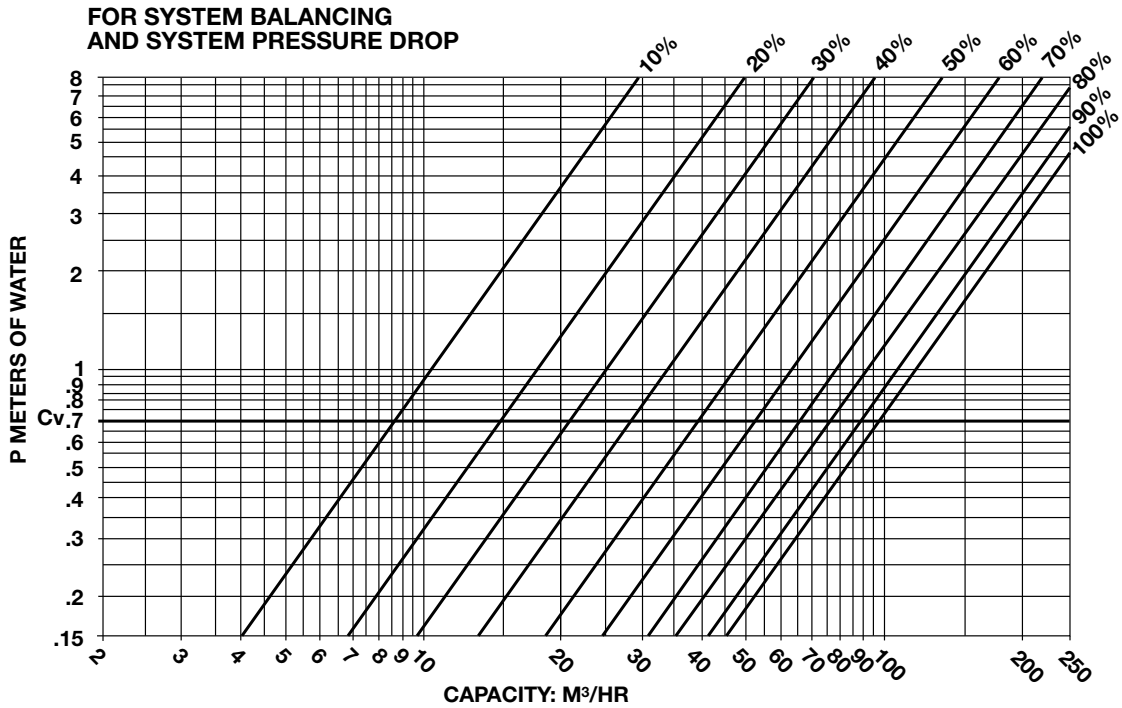

Part No. 117112
Part No. 117118

Model No. CB-4F
Model No. CB-4G

Circuit Setter Calibrated Balance Valve PERFORMANCE CHARACTERISTICS

Part No. 117113
Part No. 117119

Model No. CB-5F
Model No. CB-5G

Circuit Setter Calibrated Balance Valve PERFORMANCE CHARACTERISTICS