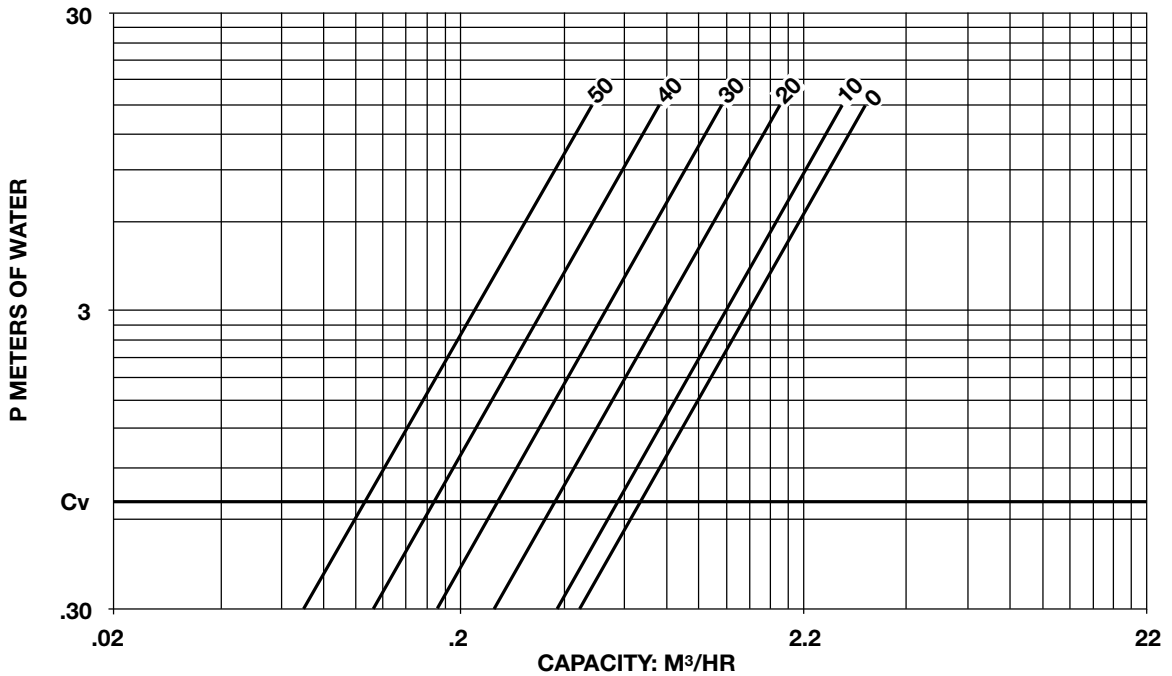

**FOR SYSTEM BALANCING
AND SYSTEM PRESSURE DROP**

Circuit Setter Calibrated Balance Valve PERFORMANCE CHARACTERISTICS

Part No. 117413

Model No. CB-3/4S

**FOR SYSTEM BALANCING
AND SYSTEM PRESSURE DROP**

**FOR SYSTEM BALANCING
AND SYSTEM PRESSURE DROP**