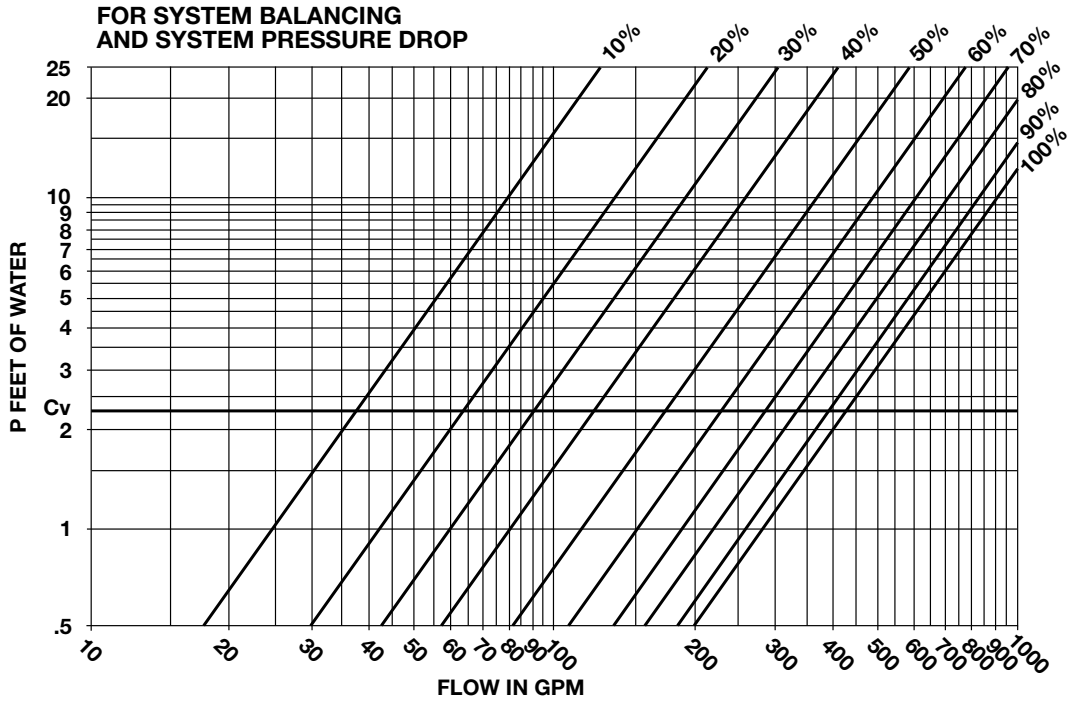

Part No. 117112
Part No. 117118

Model No. CB-4F
Model No. CB-4G

Circuit Setter Calibrated Balance Valve PERFORMANCE CHARACTERISTICS

Part No. 117113
Part No. 117119

Model No. CB-5F
Model No. CB-5G

Circuit Setter Calibrated Balance Valve PERFORMANCE CHARACTERISTICS