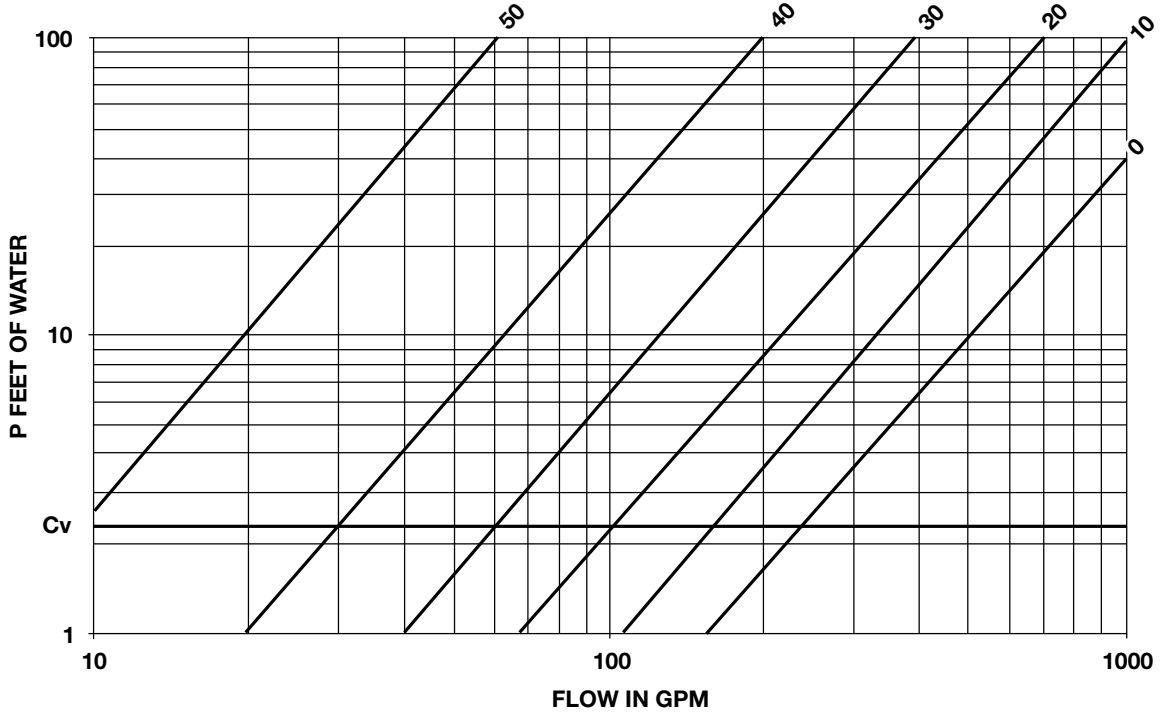

Circuit Setter Calibrated Balance Valve PERFORMANCE CHARACTERISTICS

Part No. 117035

Model No. CB-4

**FOR SYSTEM BALANCING
AND SYSTEM PRESSURE DROP**