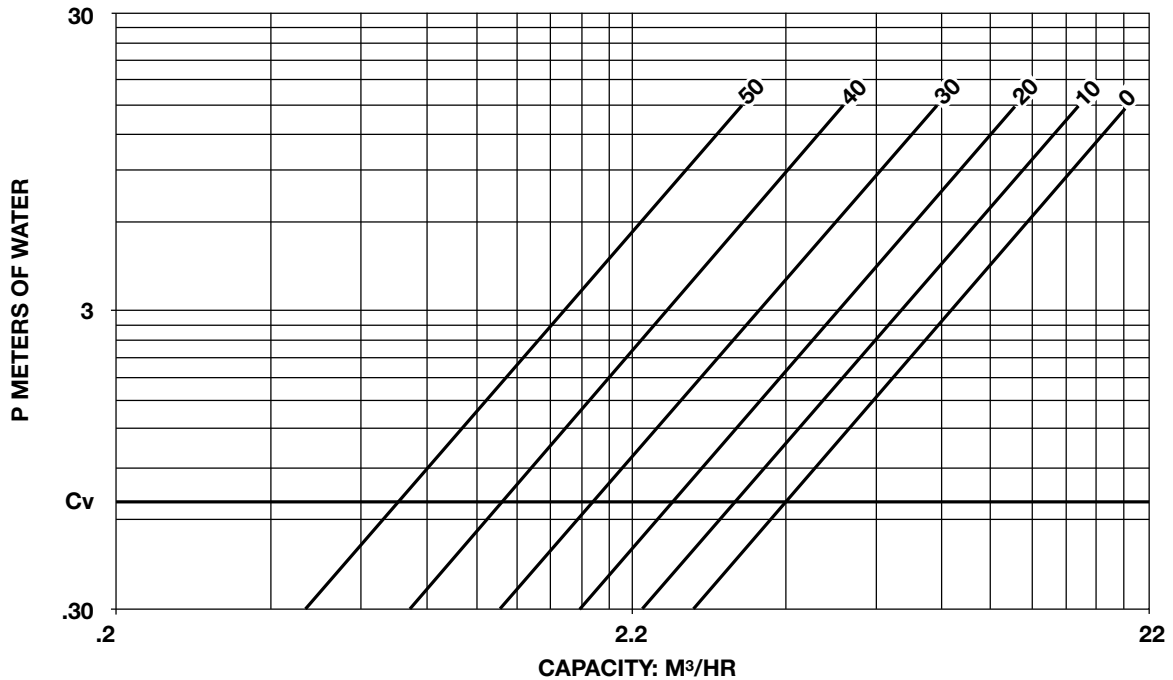

Circuit Setter Calibrated Balance Valve PERFORMANCE CHARACTERISTICS

Part No. 117104
Part No. 117403

Model No. CB-1 1/2
Model No. CB-1 1/2S

**FOR SYSTEM BALANCING
AND SYSTEM PRESSURE DROP**

**FOR SYSTEM BALANCING
AND SYSTEM PRESSURE DROP**